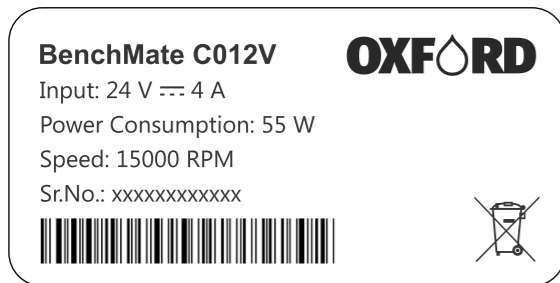

Oxford BenchMate C012V Master Artwork

Product Sticker (OEM)

Product User Manual (OEM)

Front

Back

Barcode (OEM)

Render (OEM)

Packaging Sticker (OEM)