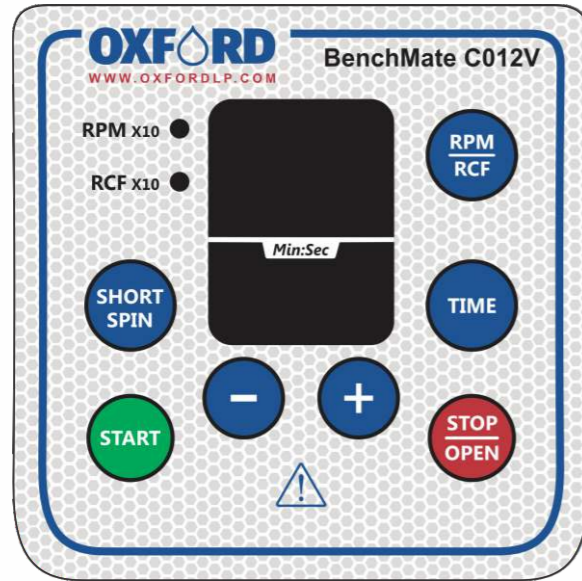

Oxford BenchMate C012V Master Artwork

Product Sticker (OEM)

Product User Manual (OEM)

Front

Back

Barcode (OEM)

Render (OEM)

Packaging Sticker (OEM)